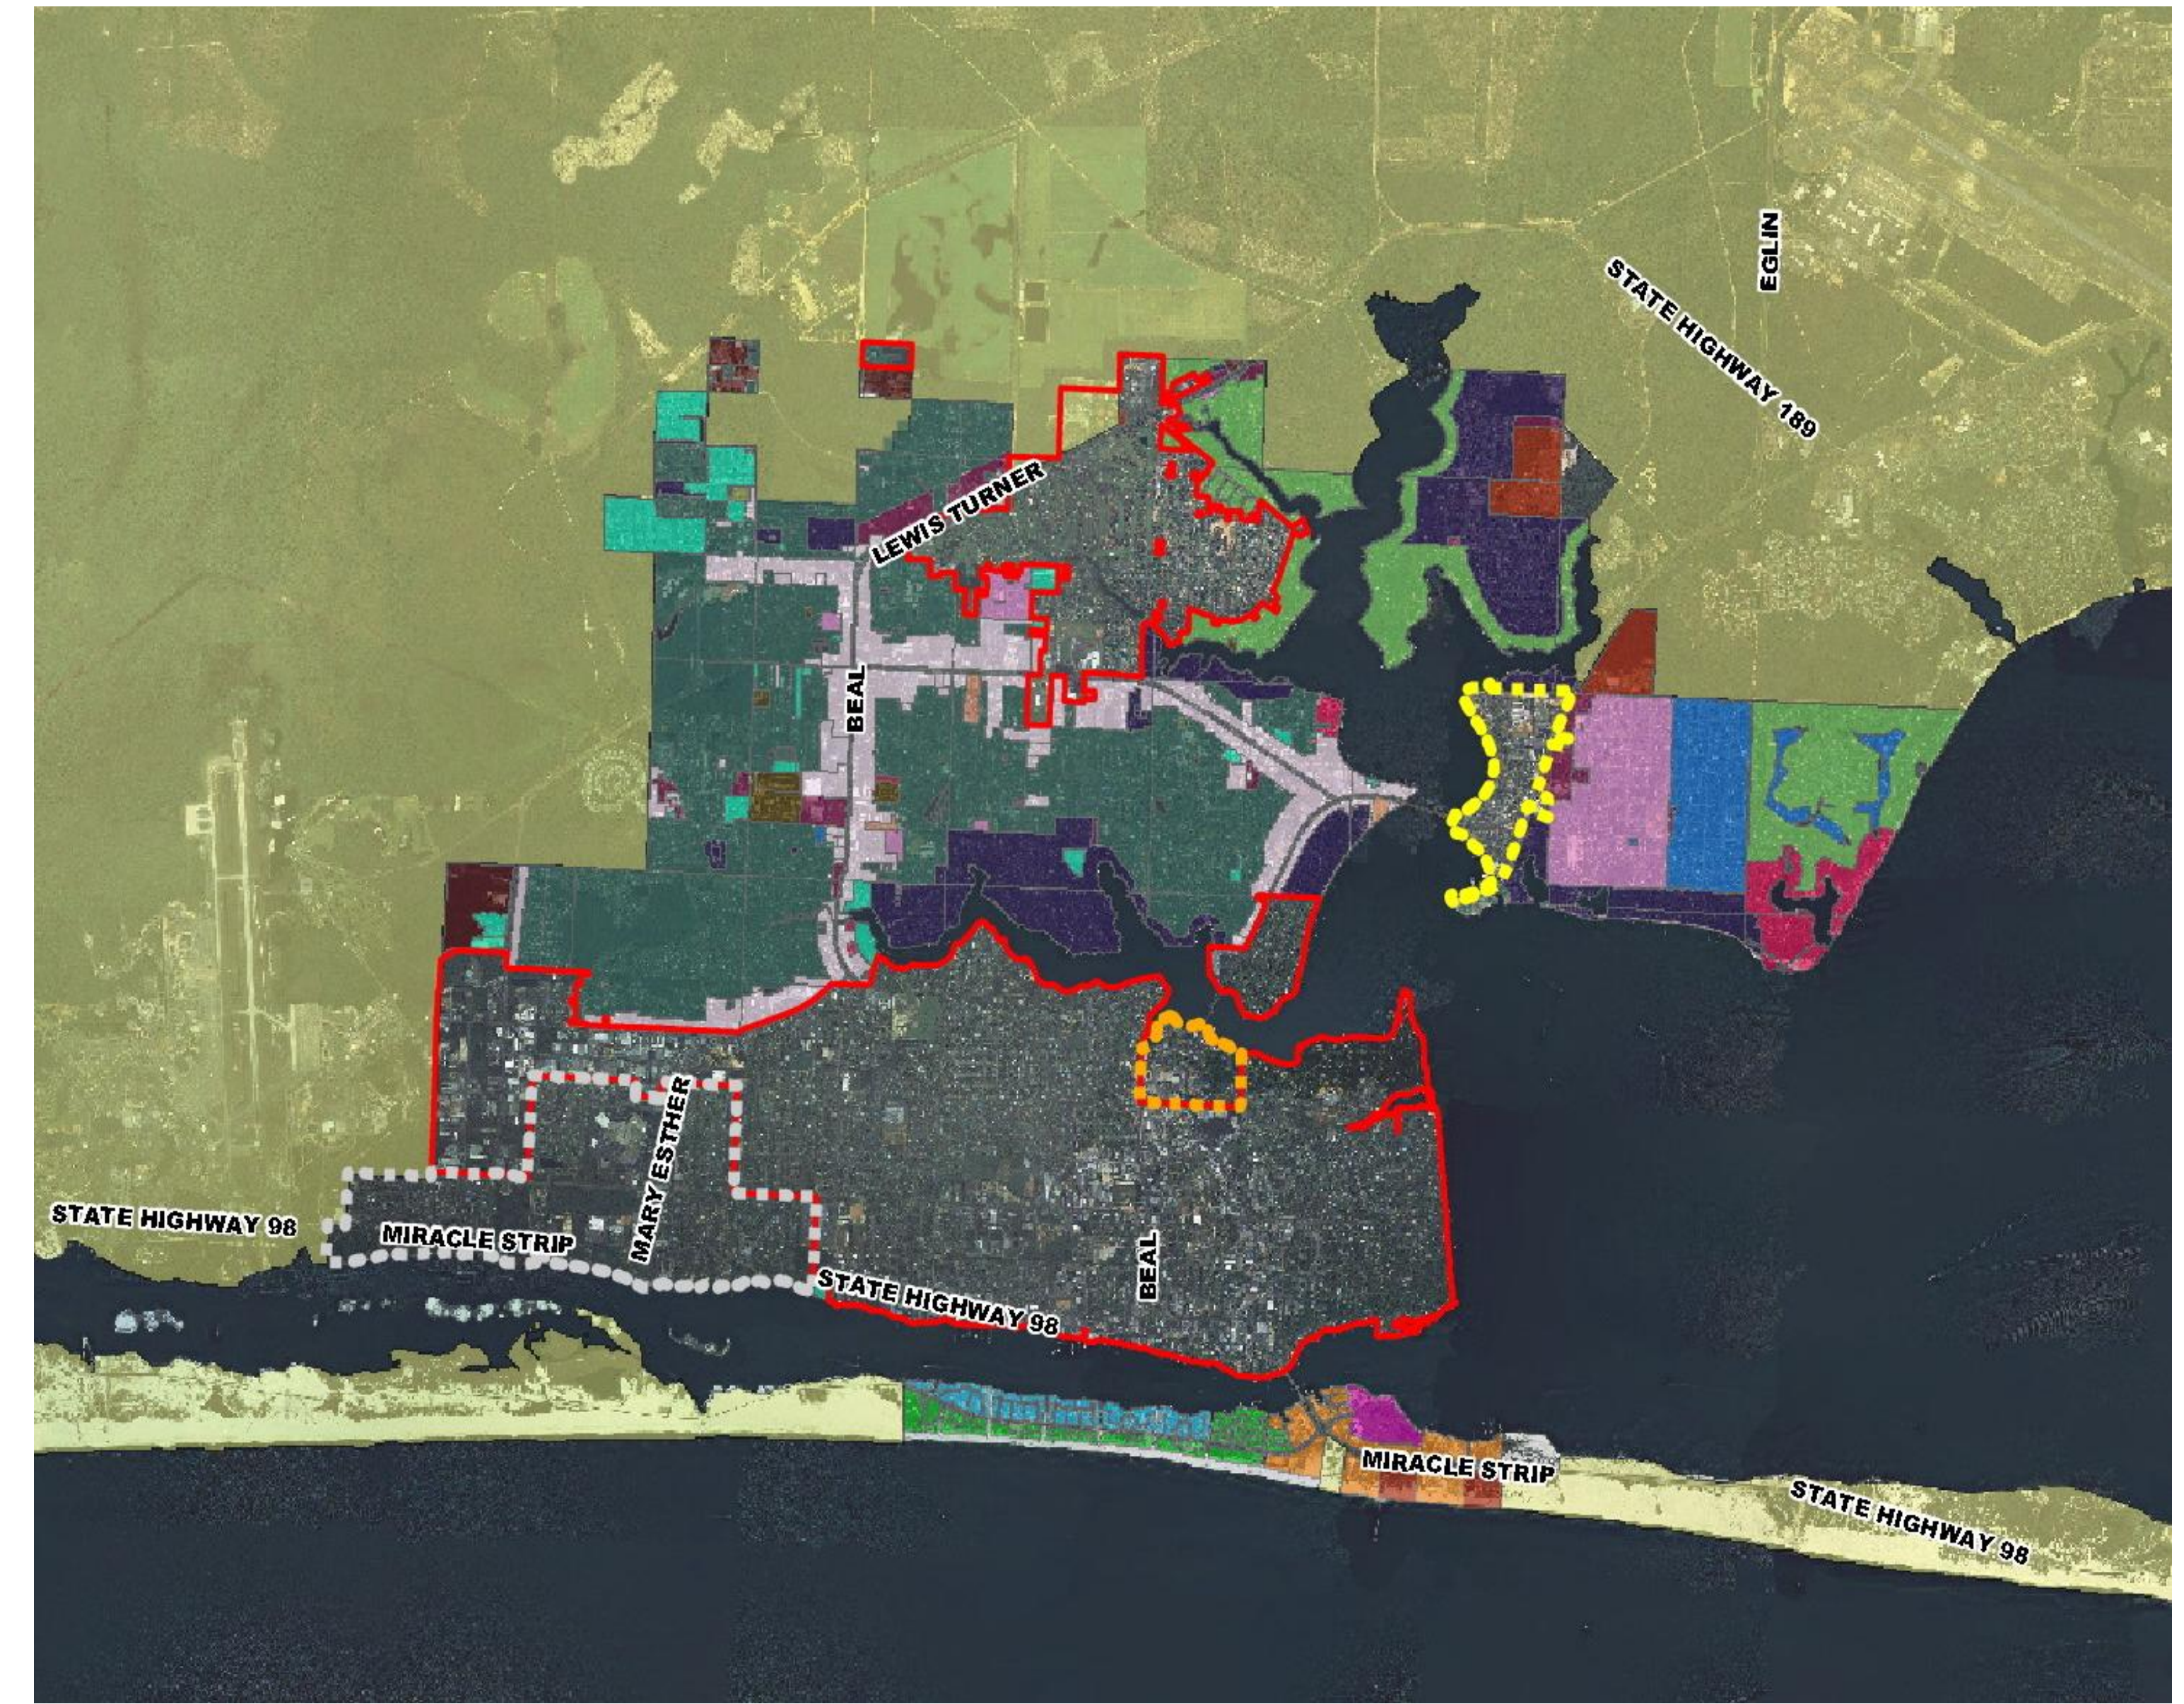

OKALOOSA COUNTY (FORT WALTON BEACH AREA)

Legend

Fort Walton Beach City Limits	Future Land Use Description	LDR
Mary Esther City Limits	C	MDR
Shalimar City Limits	CON	REC
Cinco Bayou Town Limits	HDR	SR
Eglin Air Force Base	I	UMU
2005 Aerial Photo	INST	

FUTURE LAND USE

1 inch equals 1 miles

Legend

Fort Walton Beach City Limits	Zoning Description	B-4	PL	RSS
Mary Esther City Limits	AA	BG	PUD	RUA
Shalimar City Limits	B-1	BR	RGD	RUD
Cinco Bayou Town Limits	B-2	BT	RIA	RUS
Eglin Air Force Base	B-3	IP	RMHP	RUS-1
2005 Aerial Photo				

ZONING

1 inch equals 1 miles