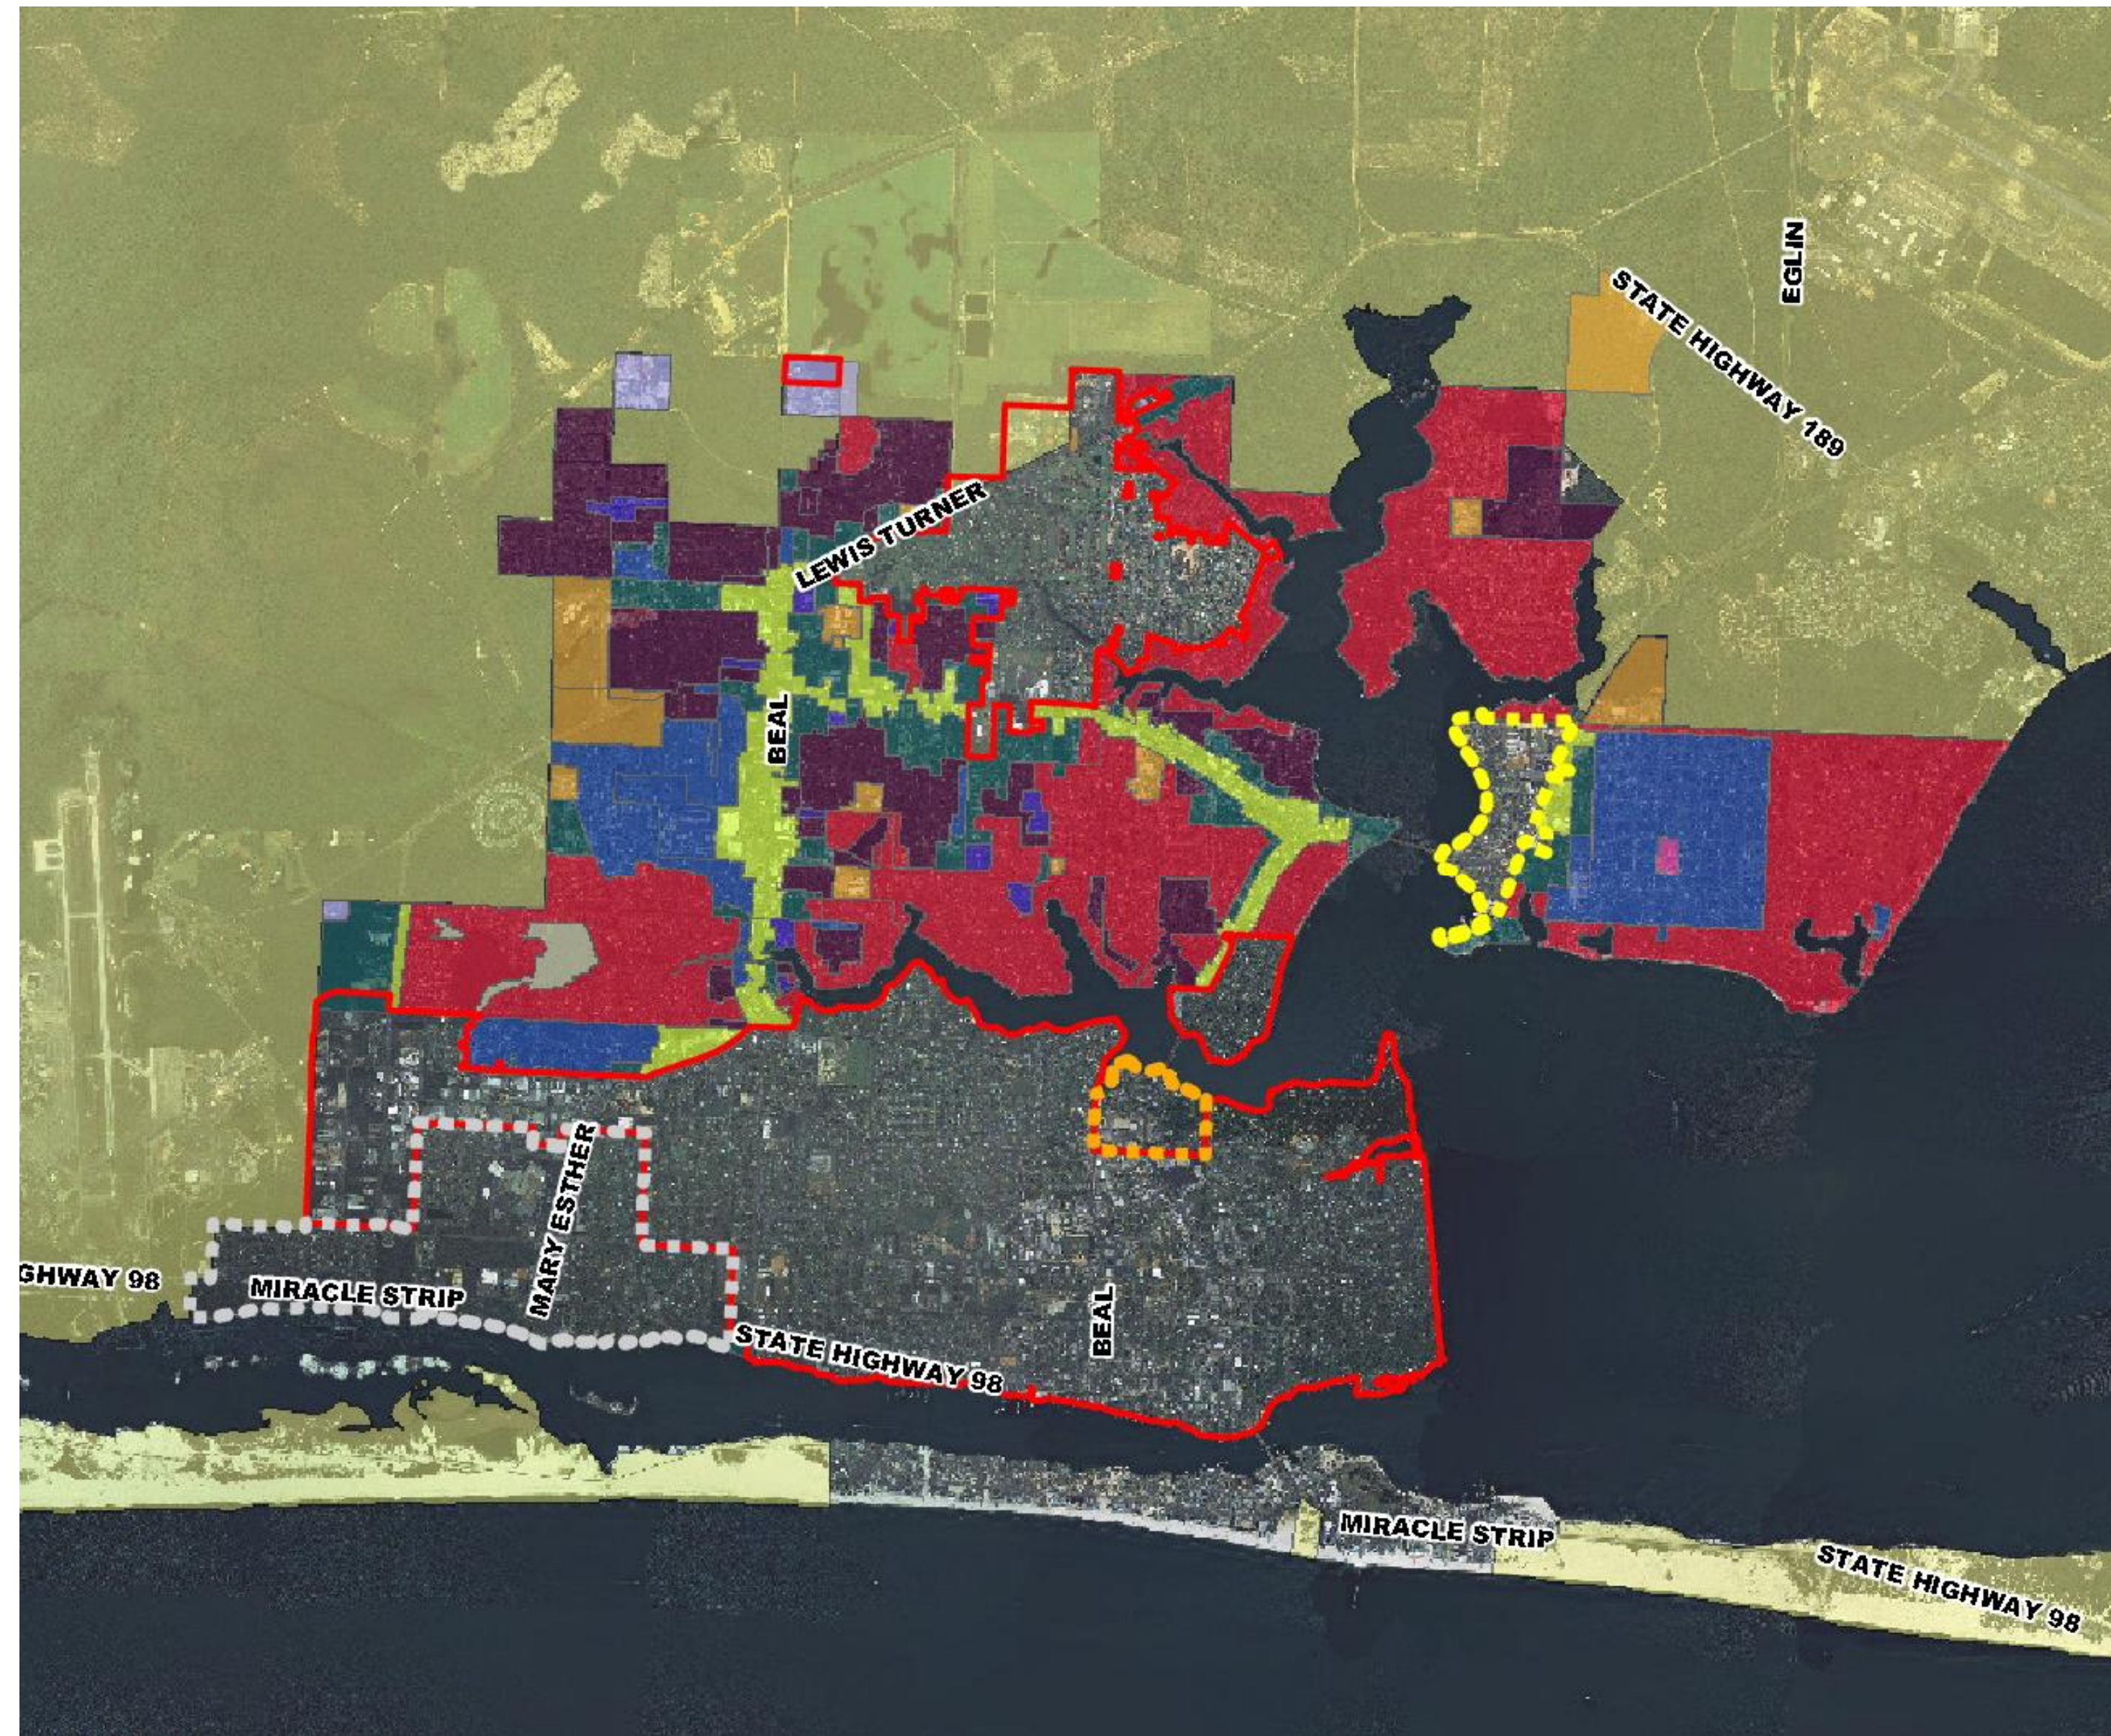

OKALOOSA COUNTY (FORT WALTON BEACH AREA)

Legend

Fort Walton Beach City Limits	Future Land Use Description	LDR
Mary Esther City Limits	C	MDR
Shalimar City Limits	CON	REC
Cinco Bayou Town Limits	HDR	SR
Eglin Air Force Base	I	UMU
2005 Aerial Photo	INST	

FUTURE LAND USE

1 inch equals 1 miles

Legend

Fort Walton Beach City Limits	Zoning Description	B-4	PL	RSS
Mary Esther City Limits	AA	BG	PUD	RUA
Shalimar City Limits	B-1	BR	RGD	RUD
Cinco Bayou Town Limits	B-2	BT	RIA	RUS
Eglin Air Force Base	B-3	IP	RMHP	RUS-1
2005 Aerial Photo				

ZONING

1 inch equals 1 miles