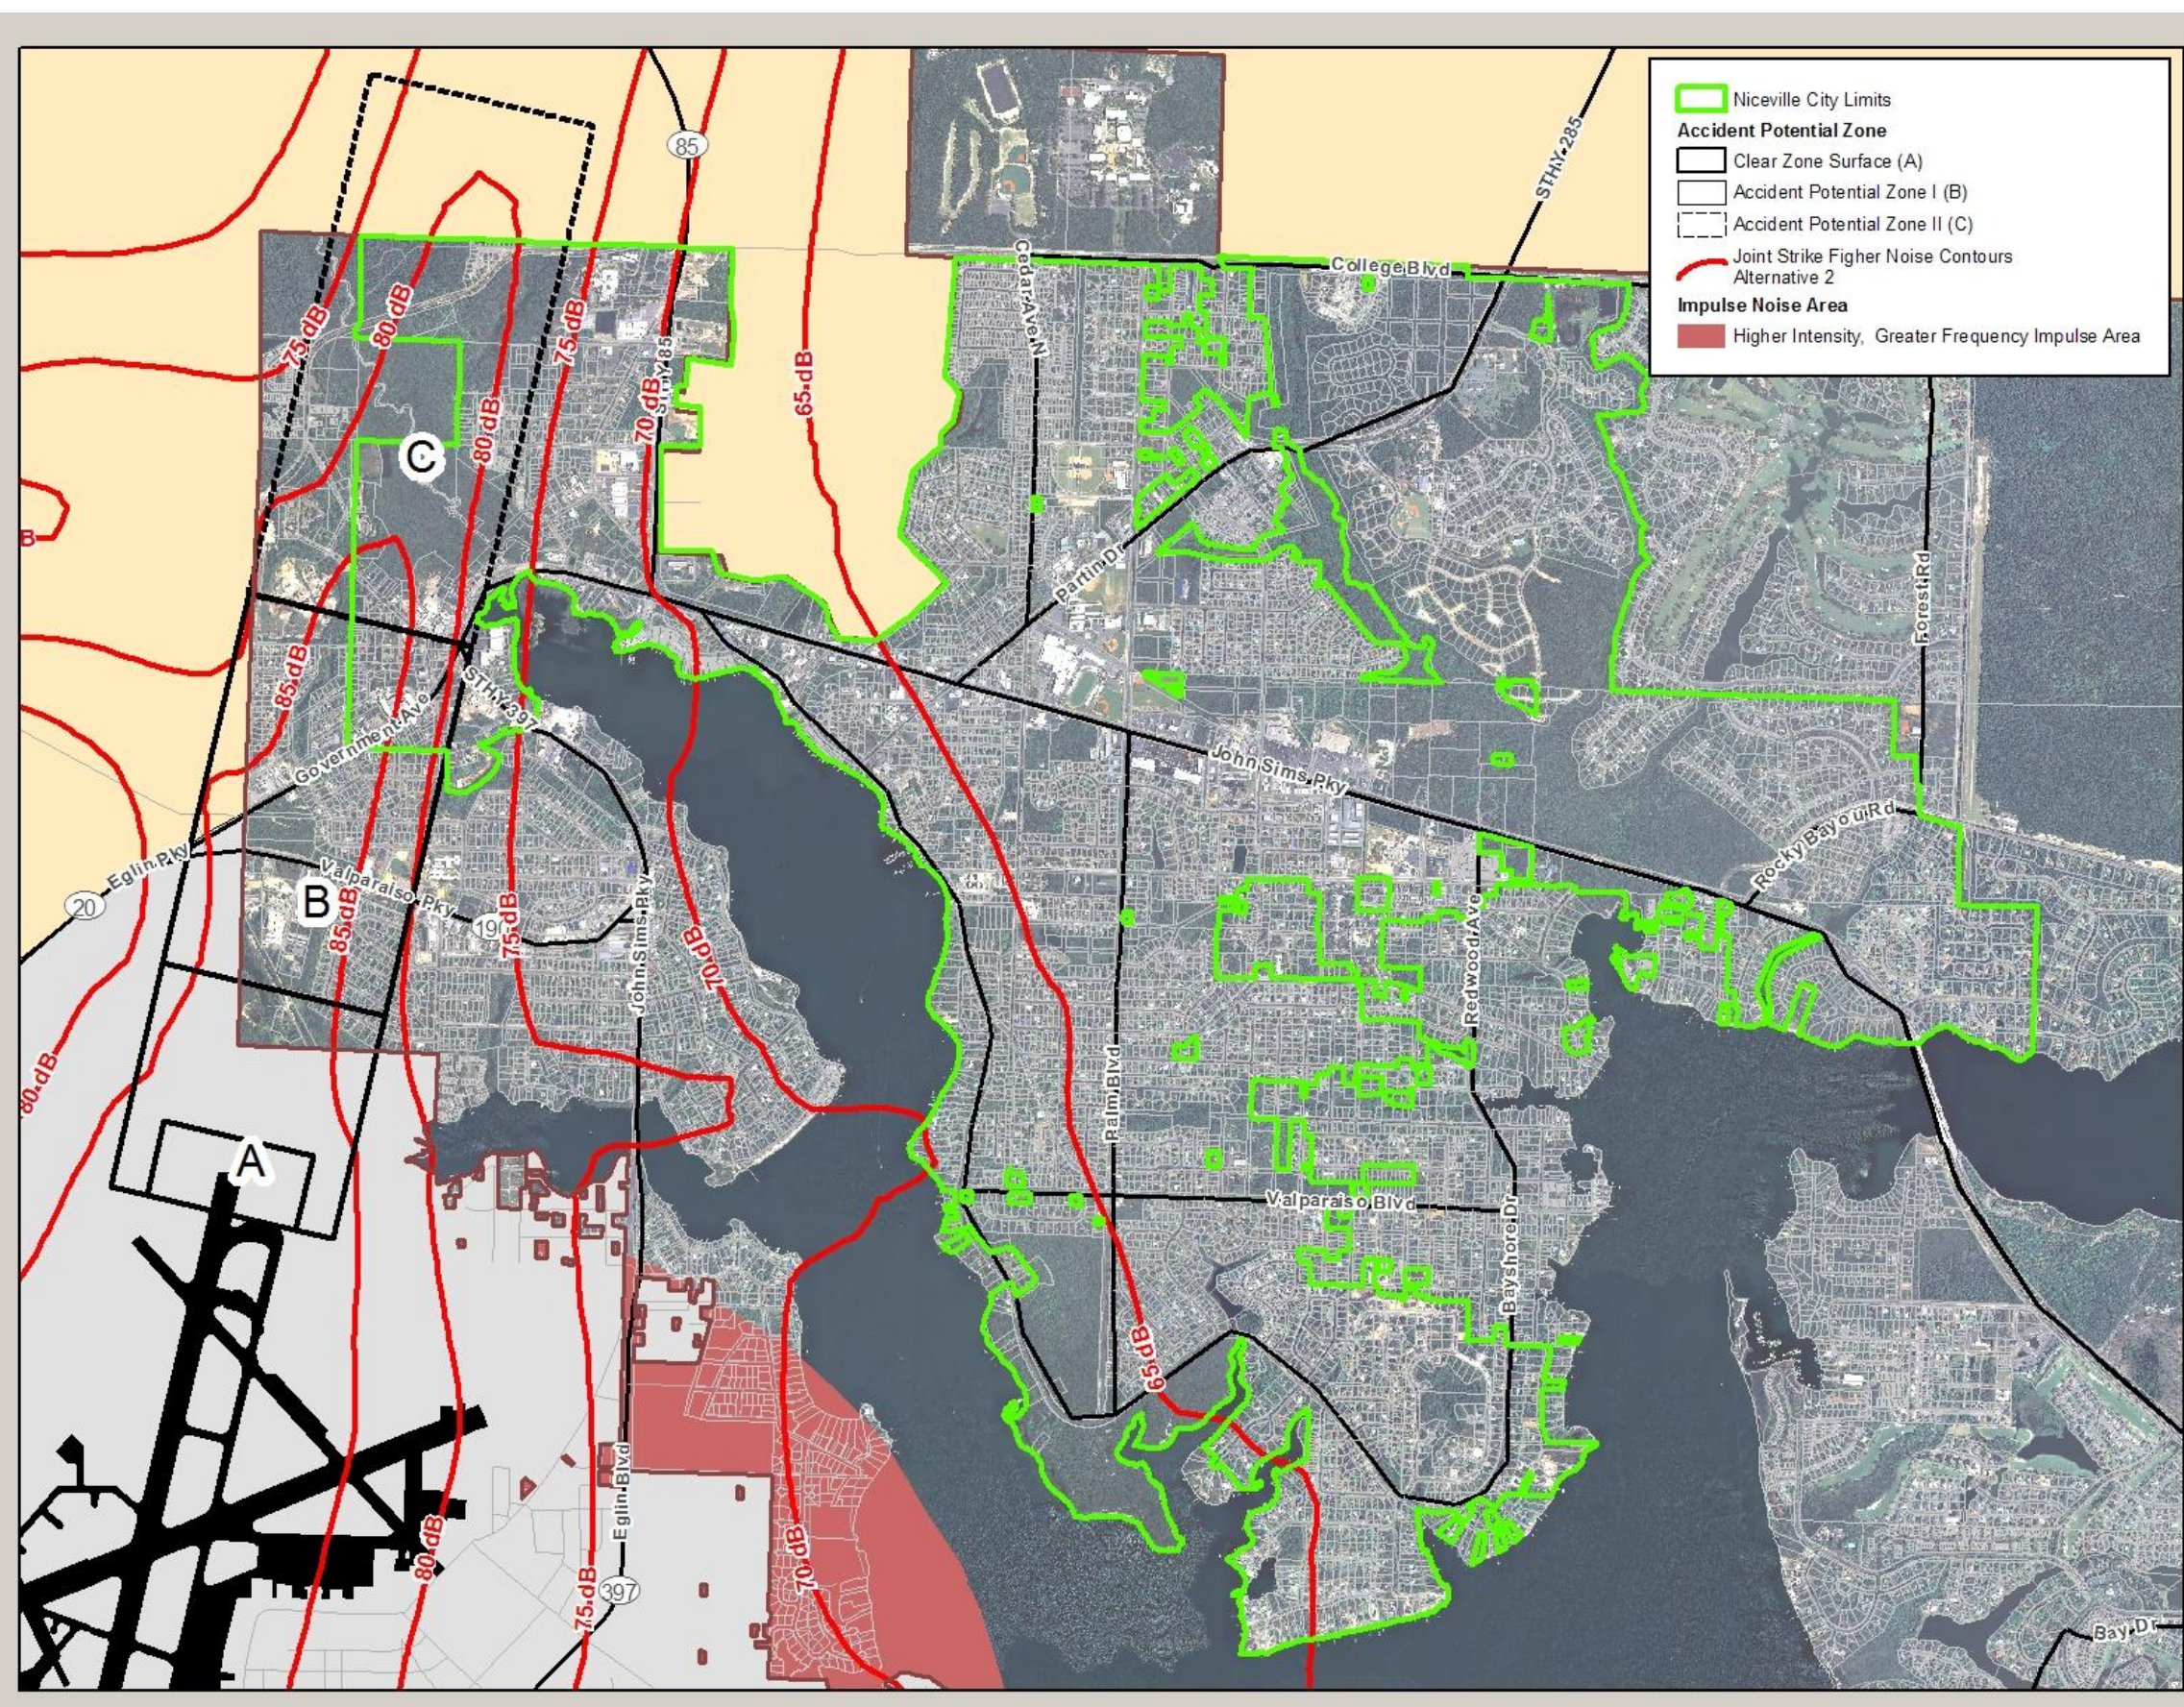

JSF NOISE CONTOURS
EIS ALTERNATE 1

JSF NOISE CONTOURS
EIS ALTERNATE 2

BOTH ALTERNATES WITH 1/2-
MILE OFFSET STUDY AREA