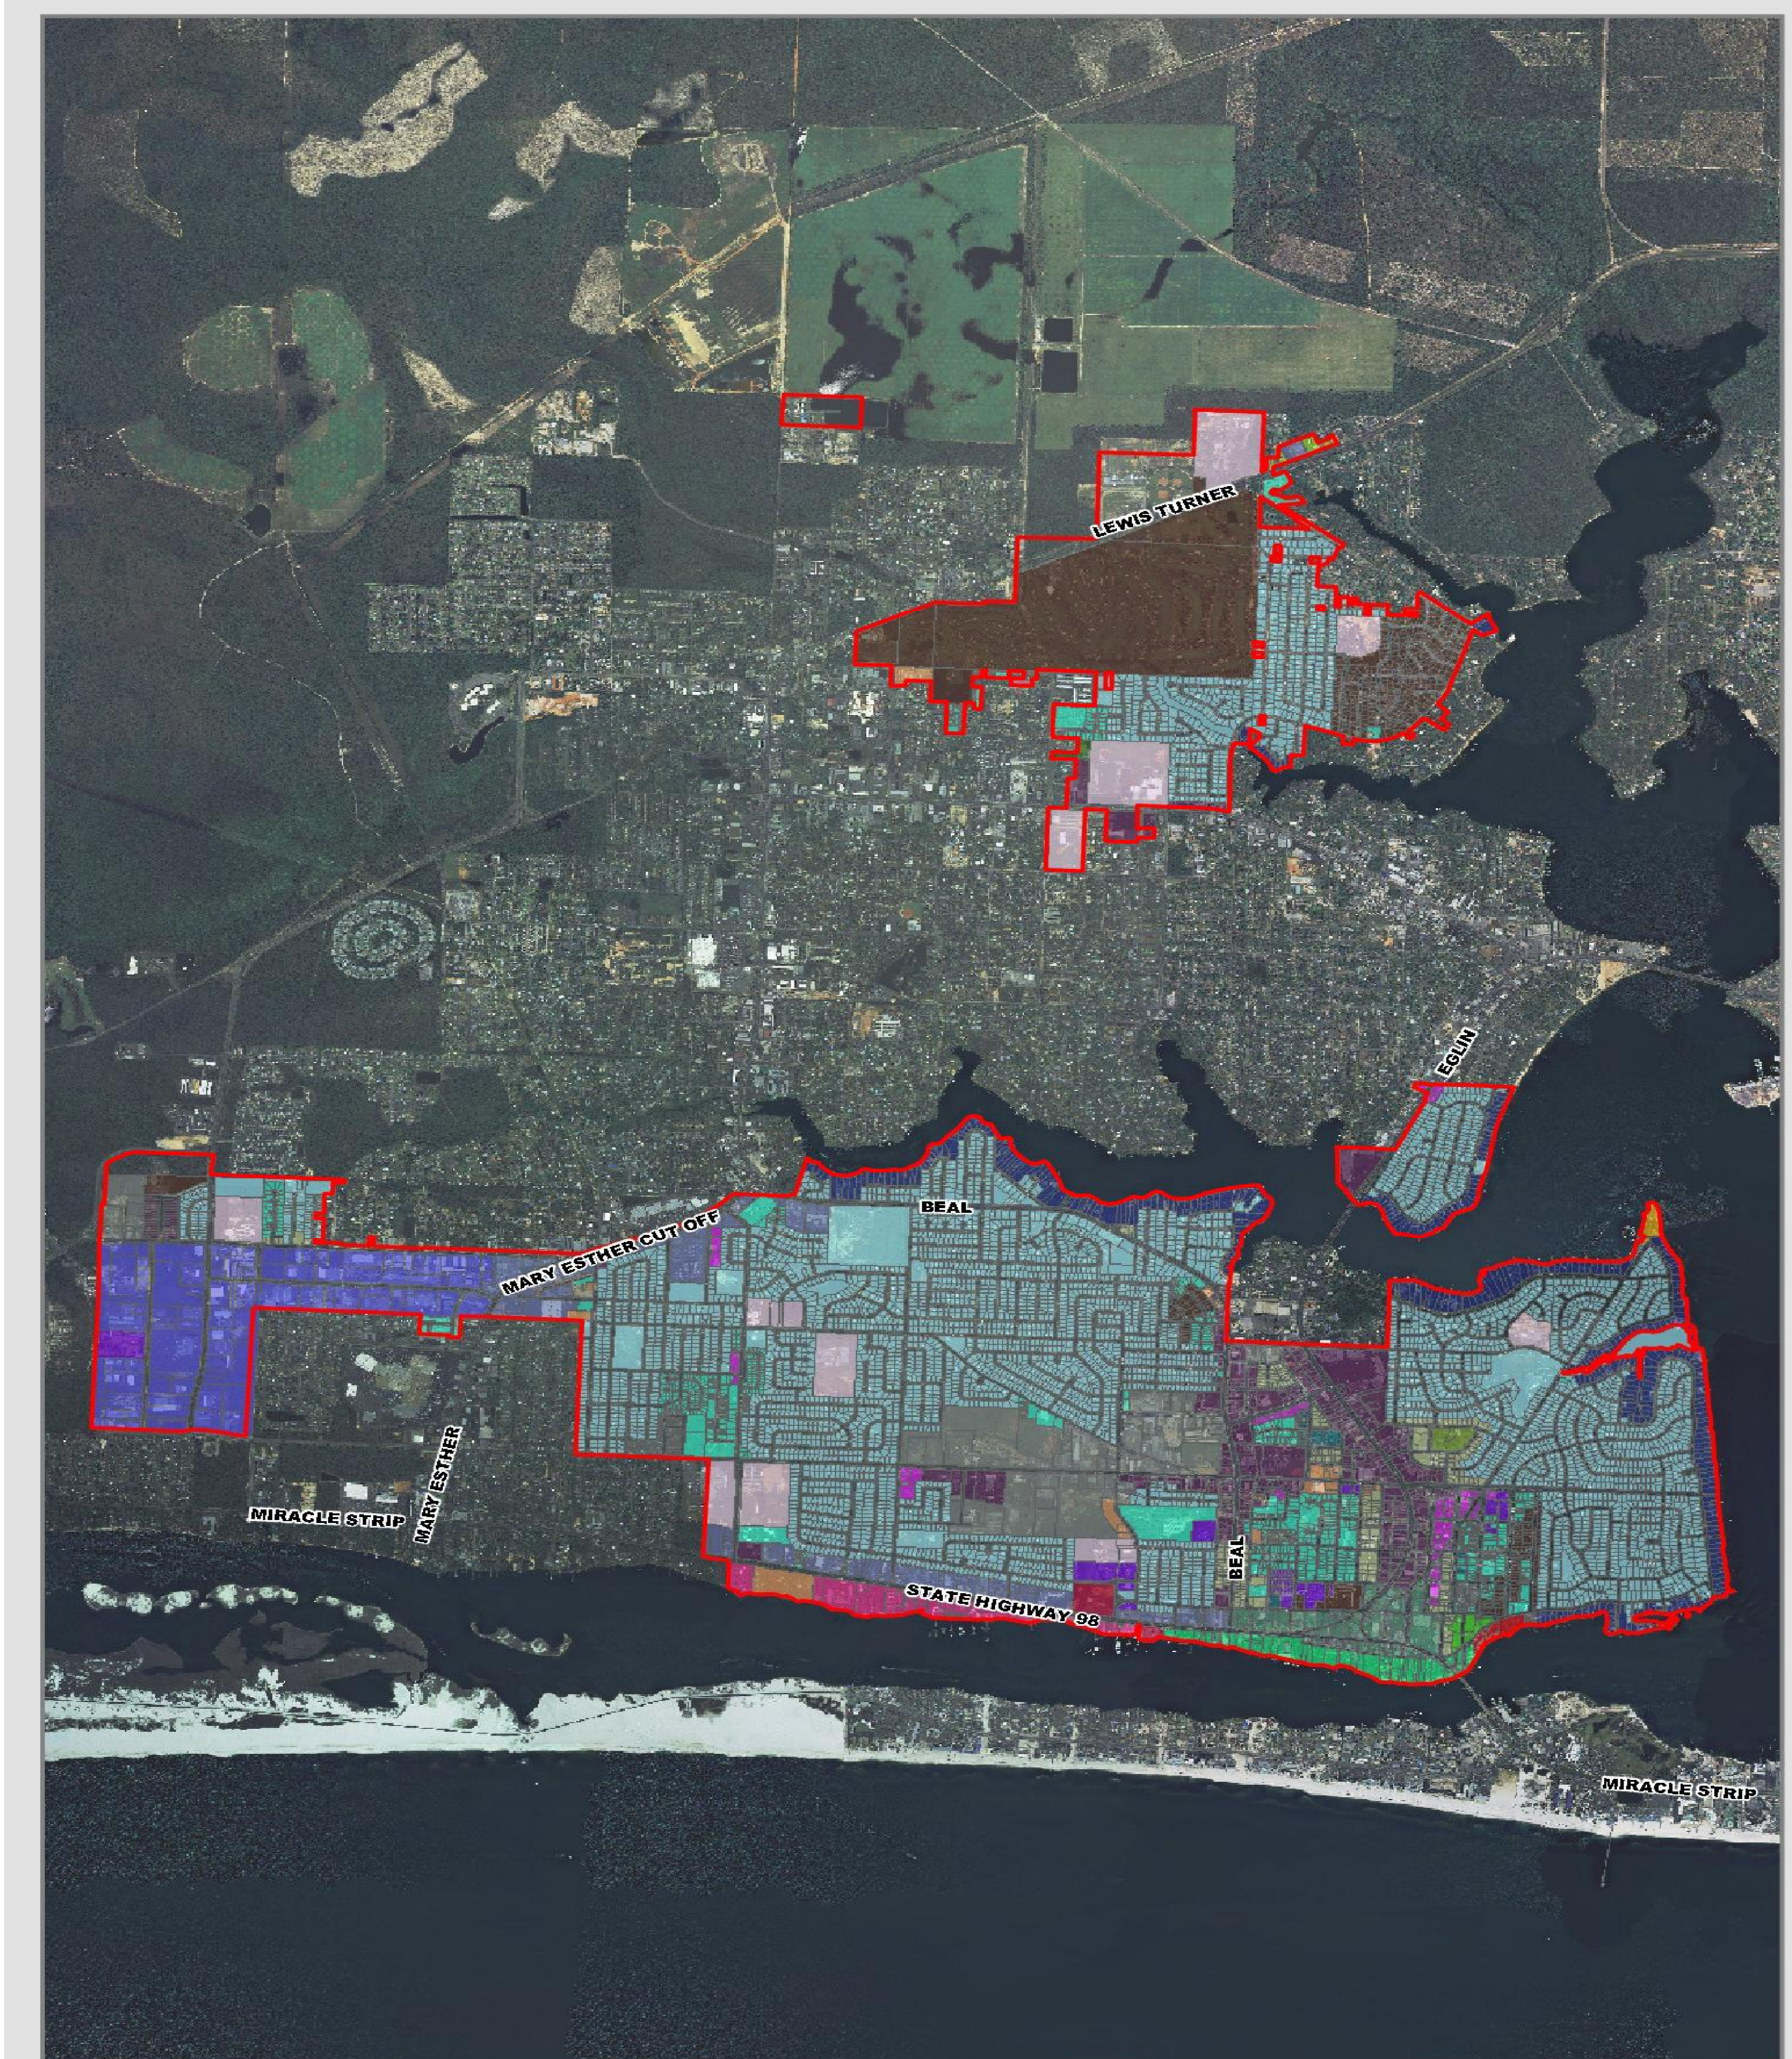

FUTURE LAND USE

Legend

Fort Walton Beach City Limits	CON	LDR	MUW18
2005 Aerial Photo	ED	LI	MUW24
	GC	MDR	PC
	HC	MUCC	PL
	IP	MUMS	RC
		MUW12	REC

1 inch equals 0.5 miles

ZONING

Legend

Fort Walton Beach City Limits	DC-3	MUCC-1	OS	R-2
2005 Aerial Photo	DR-3	MUCC-2	P-1	R-2A
C-1	EF	MUMS	P-2	R-NC
C-2	HC	MUW-12	R-1	YC
CF	M-1	MUW-18	R-1A	
	M-2	MUW-24	R-1E	

1 inch equals 0.5 miles